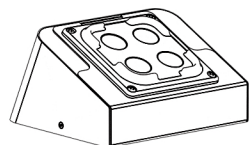

1

2

VESA 100*100

3

4

CLEAN MOUNTING AREA
WITH ALCOHOL WIPES PROVIDED

5

PRESS DOWN

ACHIEVES FULL STRENGTH
AFTER 24 HOURS

6

FITS VESA 100*100 MOUNT STANDS

IN THE BOX

Alcohol Wipes

Tablet Bracket

Stand Bracket