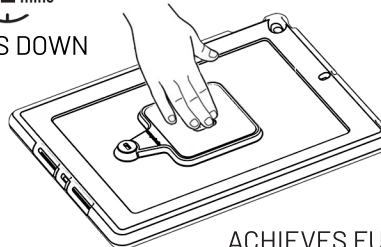

1

2

VESA 100*100

3

4

CLEAN MOUNTING AREA
WITH ALCOHOL WIPES PROVIDED

5

PRESS DOWN

ACHIEVES FULL STRENGTH
AFTER 24 HOURS

6

FITS VESA 100*100 MOUNT STANDS

IN THE BOX

Alcohol Wipes

Tablet Bracket

Stand Bracket