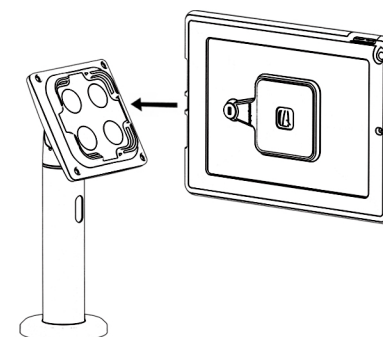

1

2

VESA 100*100

3

4

CLEAN MOUNTING AREA
WITH ALCOHOL WIPES PROVIDED

5

PRESS DOWN

ACHIEVES FULL STRENGTH
AFTER 24 HOURS

6

FITS VESA 100*100 MOUNT STANDS

IN THE BOX

Alcohol Wipes

Tablet Bracket

Stand Bracket