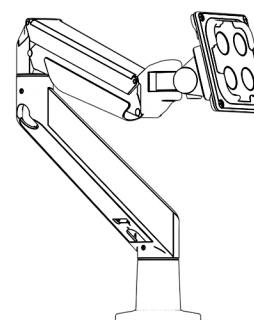

1

2

VESA 100*100

3

4

CLEAN MOUNTING AREA
WITH ALCOHOL WIPES PROVIDED

5

PRESS DOWN

ACHIEVES FULL STRENGTH
AFTER 24 HOURS

6

FITS VESA 100*100 MOUNT STANDS

IN THE BOX

Alcohol Wipes

Tablet Bracket

Stand Bracket