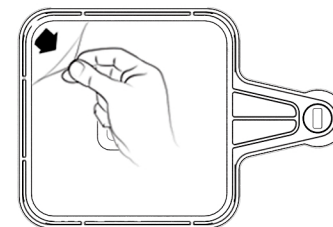

1

2

VESA 100*100

3

4

CLEAN MOUNTING AREA
WITH ALCOHOL WIPES PROVIDED

5

PRESS DOWN

ACHIEVES FULL STRENGTH
AFTER 24 HOURS

6

FITS VESA 100*100 MOUNT STANDS

IN THE BOX

Alcohol Wipes

Tablet Bracket

Stand Bracket