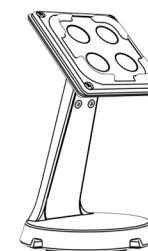

1

2

VESA 100*100

3

4

CLEAN MOUNTING AREA
WITH ALCOHOL WIPES PROVIDED

5

PRESS DOWN

ACHIEVES FULL STRENGTH
AFTER 24 HOURS

6

FITS VESA 100*100 MOUNT STANDS

IN THE BOX

Alcohol Wipes

Tablet Bracket

Stand Bracket