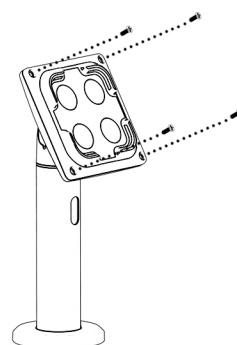

1

2

VESA 100*100

3

4

CLEAN MOUNTING AREA
WITH ALCOHOL WIPES PROVIDED

5

PRESS DOWN

ACHIEVES FULL STRENGTH
AFTER 24 HOURS

6

FITS VESA 100*100 MOUNT STANDS

IN THE BOX

Alcohol Wipes

Tablet Bracket

Stand Bracket