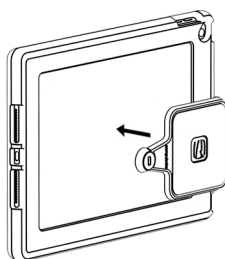

1

2

VESA 100*100

3

4

CLEAN MOUNTING AREA
WITH ALCOHOL WIPES PROVIDED

5

PRESS DOWN

ACHIEVES FULL STRENGTH
AFTER 24 HOURS

6

FITS VESA 100*100 MOUNT STANDS

IN THE BOX

Alcohol Wipes

Tablet Bracket

Stand Bracket