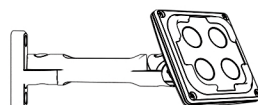

1

2

VESA 100*100

3

4

CLEAN MOUNTING AREA
WITH ALCOHOL WIPES PROVIDED

5

PRESS DOWN

ACHIEVES FULL STRENGTH
AFTER 24 HOURS

6

FITS VESA 100*100 MOUNT STANDS

IN THE BOX

Alcohol Wipes

Tablet Bracket

Stand Bracket