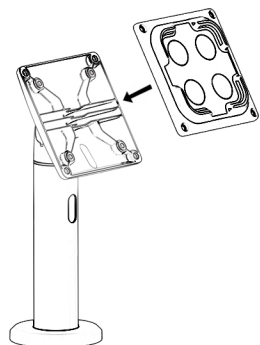

1

2

VESA 100*100

3

4

CLEAN MOUNTING AREA
WITH ALCOHOL WIPES PROVIDED

5

PRESS DOWN

ACHIEVES FULL STRENGTH
AFTER 24 HOURS

6

FITS VESA 100*100 MOUNT STANDS

IN THE BOX

Alcohol Wipes

Tablet Bracket

Stand Bracket